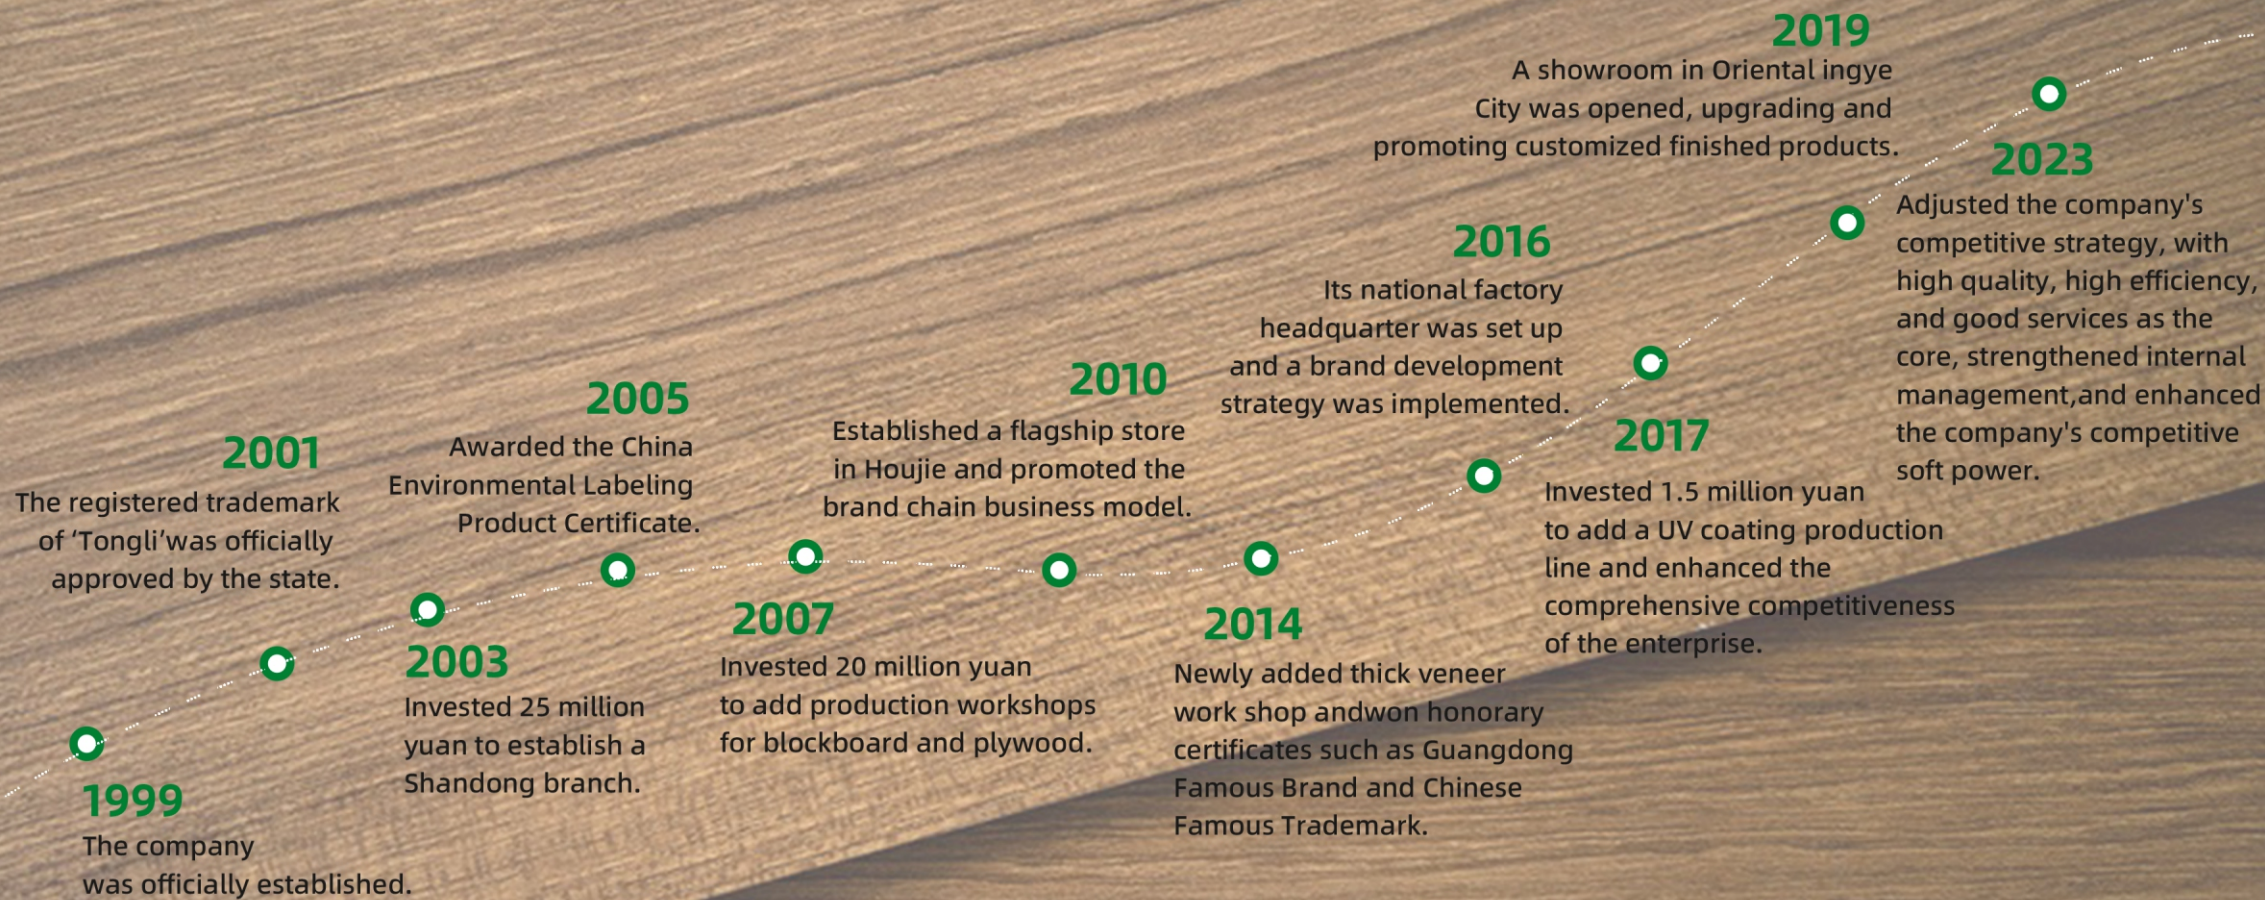

通力木業

Founded in 1999 and based in the Pearl River Delta with nationwide influence and global impact, our company strives to become the most influential fancy wood panels and distribution enterprise in China's wood panel industry. We are committed to building a renowned brand factory and creating a global presence in the wood decorative surface sector.

DEVELOPMENT PATH

QUALIFICATION AND HONOR CERTIFICATE

CUSTOMIZATION AND DELIVERY

Veneer shop

Thick leather shop

UV painting workshop

Finished product shop

Export loading